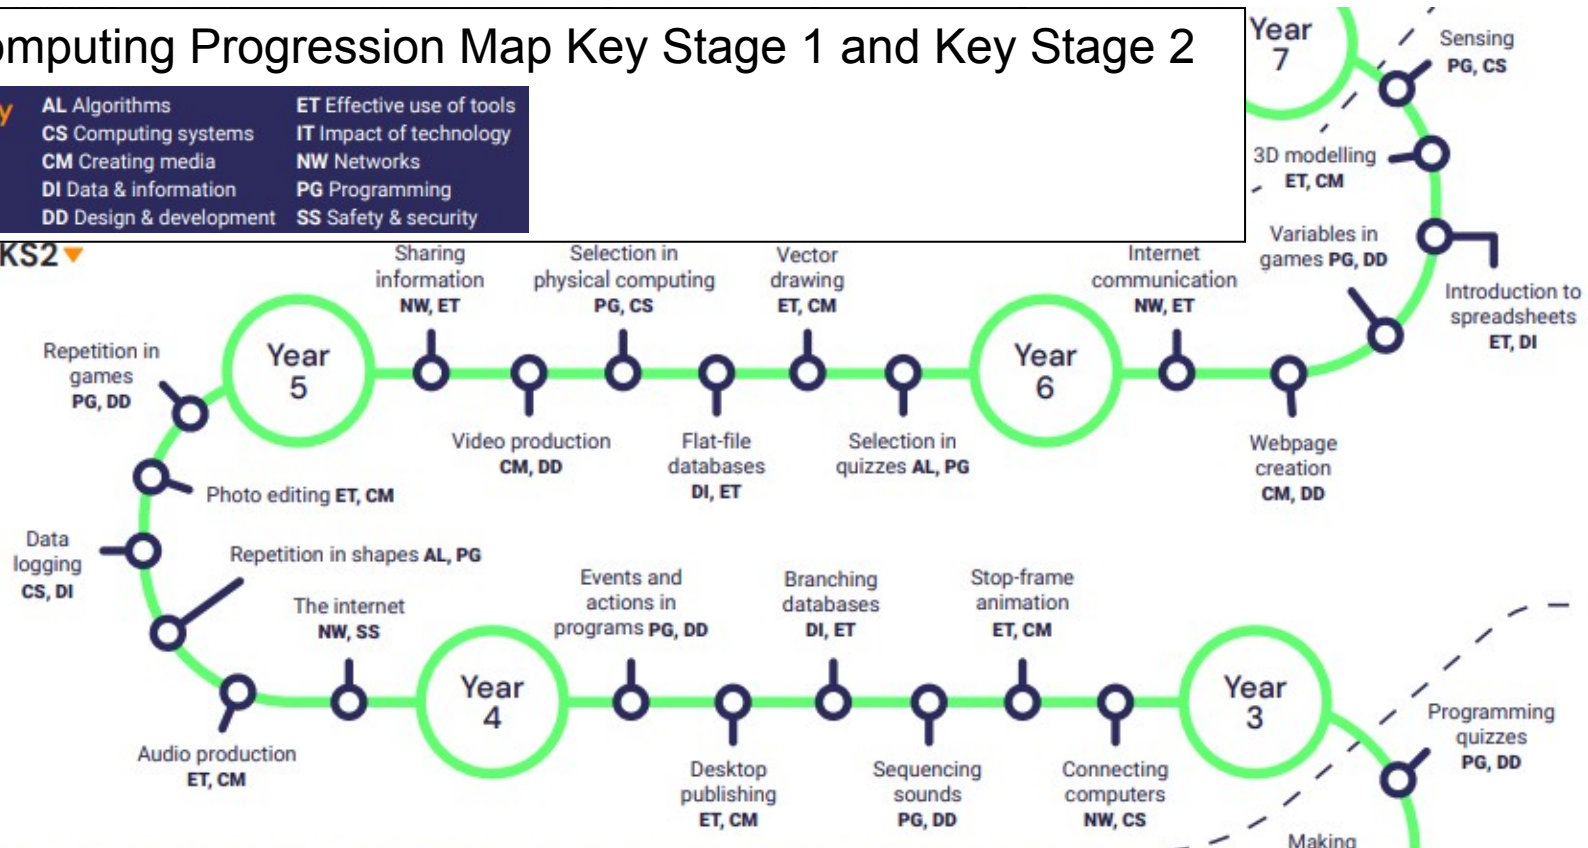

Computing Progression Map Key Stage 1 and Key Stage 2

| | | |
|------------|-------------------------|---------------------------|
| Key | AL Algorithms | ET Effective use of tools |
| | CS Computing systems | IT Impact of technology |
| | CM Creating media | NW Networks |
| | DI Data & information | PG Programming |
| | DD Design & development | SS Safety & security |

KS2 ▼

KS1 ▼